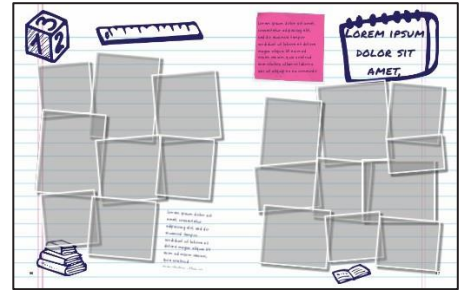

BACK TO SCHOOL

- > **Backgrounds** / Doodles / Sketchbook
- > **Art** / Styles / Back to School
- > **Fonts:** Permanent Marker, Schoolbell

MS

Back to School is a fun, playful EL and MS style with notebook paper backgrounds, layered with hand-drawn

EL

doodles and Post-it notes.