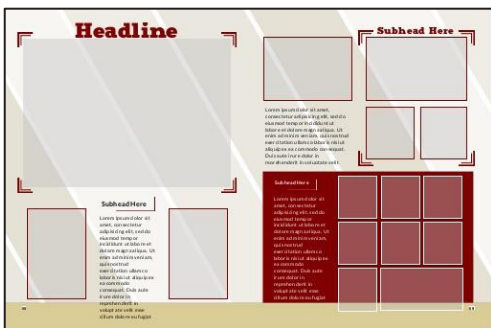

HS
MS
EL

Viewfinder is a classic, very flexible style with camera viewfinder Art used to subtly highlight image frames. Viewfinder has full HS features and will also work great for EL and MS books.

STYLES