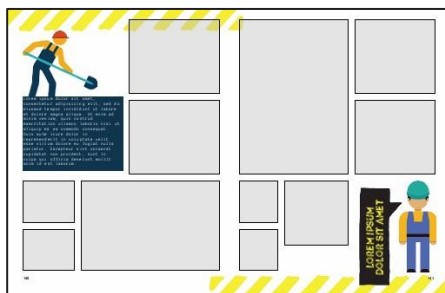

UNDER CONSTRUCTION

- > **Backgrounds** / Under Construction
- > **Art** / Styles / Under Construction
- > **Fonts:** Anonymous Pro, Artistico

EL Under Construction is a playful Elementary style with a popular construction and roadwork style. Under Construction is a fun, unique choice for EL books.