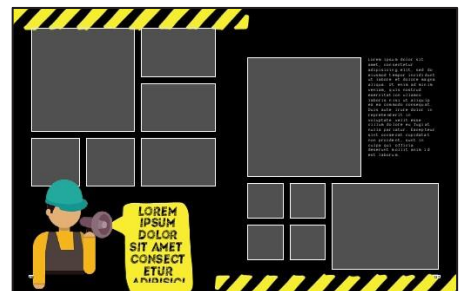

UNDER CONSTRUCTION

- > **Backgrounds** / Under Construction
- > **Art** / Styles / Under Construction
- > **Fonts:** Anonymous Pro, Artistico

EL Under Construction is a playful Elementary style with a popular construction and roadwork style. Under Construction is a fun, unique choice for EL books.