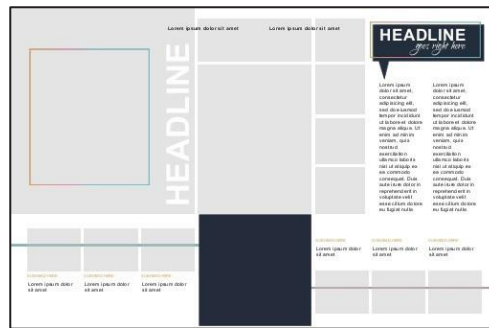

VIVID

VIVID

- > **Backgrounds:** none
- > **Art**
- > **Styles**
- > **Vivid**
- > **Fonts:** Arial, Qwigley

PRO

HS

Vivid is a powerfully modern, full-featured HS style, with a clean, bold, sophisticated design.