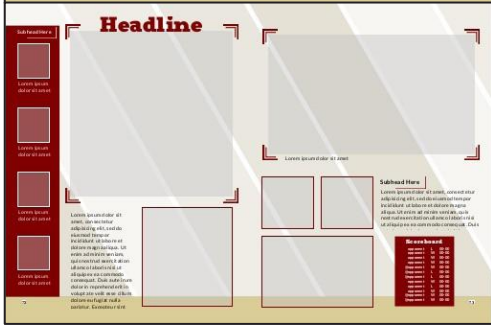

HS
MS
EL

Viewfinder is a classic, very flexible style with camera viewfinder Art used to subtly highlight image frames. Viewfinder has full HS features and will also work great for EL and MS books.

STYLES