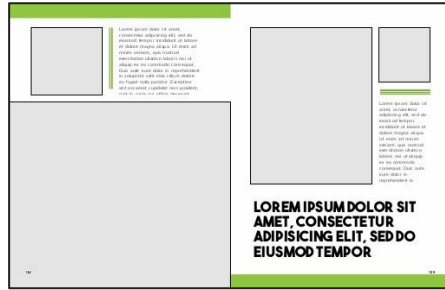

STYLES

CLEAN COLORS | DOODLES

CLEAN COLORS

- > **Backgrounds** / Simple / Clean Colors
- > **Art** / Styles / Clean Colors
- > **Fonts:** Kuro, The Bold Font

Clean Colors provides a contemporary, minimalist style design that's easily customizable, and a great choice for EL and MS books.