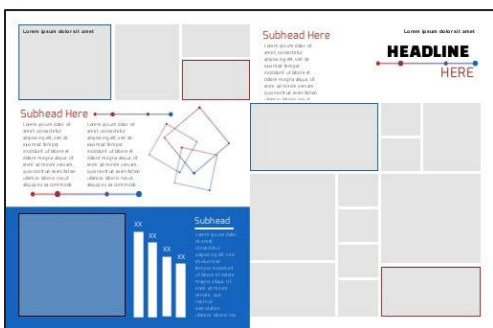

INTERCONNECTED

- > **Backgrounds:** none
- > **Art**
- > **Styles**
  - > **Interconnected**
- > **Fonts:** Changa One, Exo, Springsteel
- > **Tip:** Use the Background tool and select Colorize to fill with the color of your choice!

PRO

Interconnected is a bold, futuristic style that makes a great choice for sophisticated HS books.

HS