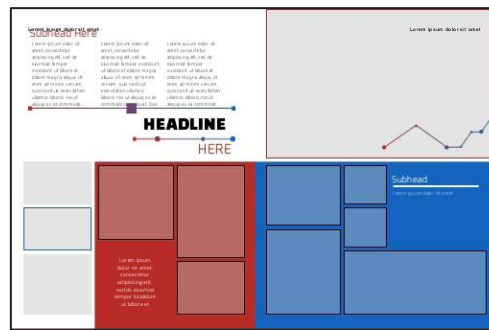

INTERCONNECTED

- > **Backgrounds:** none
- > **Art**
- > **Styles**
  - > **Interconnected**
- > **Fonts:** Changa One, Exo, Springsteel
- > **Tip:** Use the Background tool and select Colorize to fill with the color of your choice!

PRO

Interconnected is a bold, futuristic style that makes a great choice for sophisticated HS books.

HS