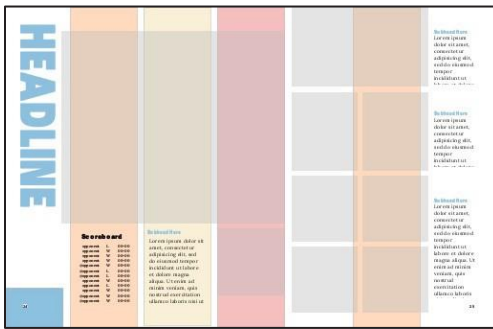

PRO

HS

Blinds is a contemporary, vertically oriented HS style also suitable for MS. Pastel columns show off your photos, and can also be colored.

DIVERSITY

- > **Background:** none
- > **Art**
- > **Styles**
- > **Diversity**
- > **Fonts:** Bitter, Helv Children, Special Elite
- > **Tip:** Use the Background tool and select Colorize to fill with the color of your choice!