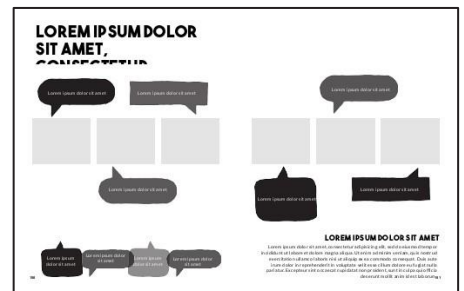

PRO CHAT

- > **Backgrounds:** none
- > **Art** none
- > **Fonts:** Lato, The Bold Font

Pro Chat incorporates fun chat bubbles into a clean, contemporary, photo centric design. Pro Chat is a great choice for EL and MS books. Colorize the art to change the look.