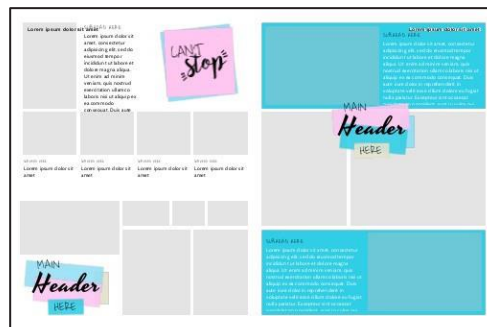

MINDFULNESS

- > **Backgrounds:** none
- > **Art**
  - > Styles
    - > **Mindfulness**
- > **Fonts:** Cabin, Waiting for the Sunrise, Yesteryear

PRO

HS

Mindfulness is a beautifully designed trendy HS style, with a soft color palette that reminds us to live in the moment and focus.