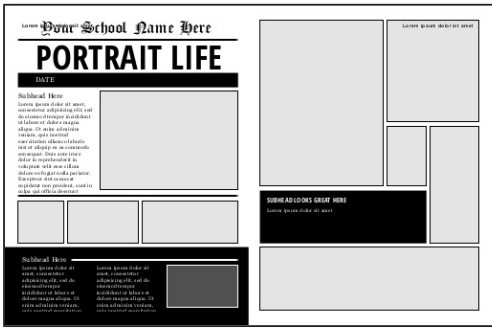

SCHOOL TIMES

- > **Backgrounds:** none
- > **Art** none
- > **Fonts:** Arial, Georgia, Old London, Open Sans Condensed

PRO

HS

School Times is a fully featured HS style, reminiscent of a printed newspaper. School Times is a great traditional choice for any school.