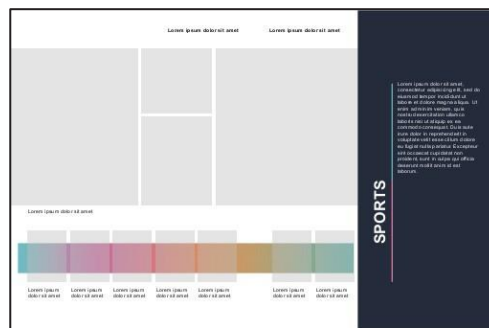

HS
MS
EL

Viewfinder is a classic, very flexible style with camera viewfinder Art used to subtly highlight image frames. Viewfinder has full HS features and will also work great for EL and MS books.

STYLES

VIVID

VIVID

- > **Backgrounds:** none
- > **Art**
- > **Styles**
- > **Vivid**
- > **Fonts:** Arial, Qwigley

PRO

HS

Vivid is a powerfully modern, full-featured HS style, with a clean, bold, sophisticated design.