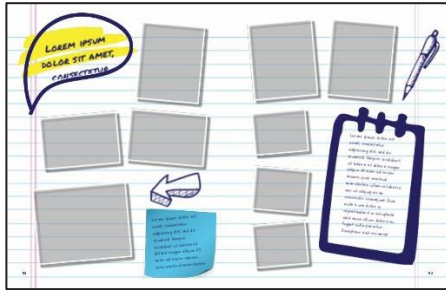

BACK TO SCHOOL

- > **Backgrounds** / Doodles / Sketchbook
- > **Art** / Styles / Back to School
- > **Fonts:** Permanent Marker, Schoolbell

MS

Back to School is a fun, playful EL and MS style with notebook paper backgrounds, layered with hand-drawn

EL

doodles and Post-it notes.