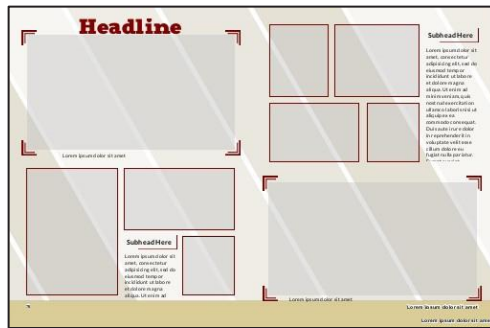

HS
MS
EL

Viewfinder is a classic, very flexible style with camera viewfinder Art used to subtly highlight image frames. Viewfinder has full HS features and will also work great for EL and MS books.

STYLES