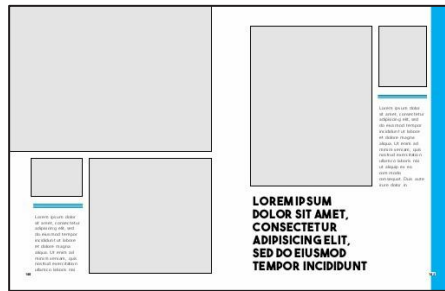

STYLES

CLEAN COLORS | DOODLES

CLEAN COLORS

- > **Backgrounds** / Simple / Clean Colors
- > **Art** / Styles / Clean Colors
- > **Fonts:** Kuro, The Bold Font

Clean Colors provides a contemporary, minimalist style design that's easily customizable, and a great choice for EL and MS books.