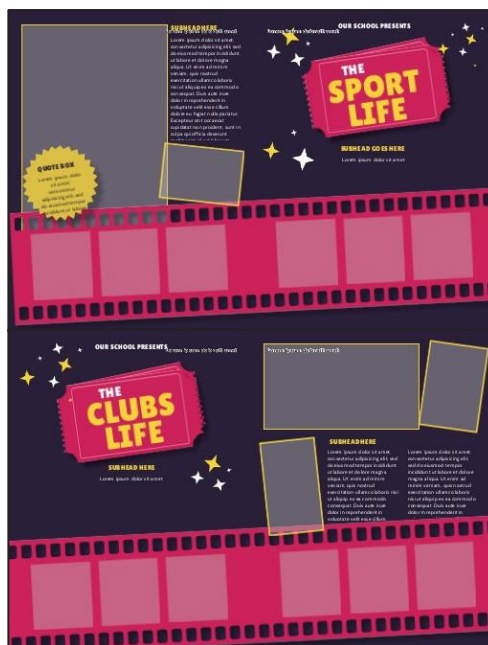

PRO

HS

Movie Night is an entertaining HS style, sure to make your yearbook a hit! Movie Night has full HS features and is suitable for any book.

SCHOOL TIMES

- > **Backgrounds:** none
- > **Art** none
- > **Fonts:** Arial, Georgia, Old London, Open Sans Condensed