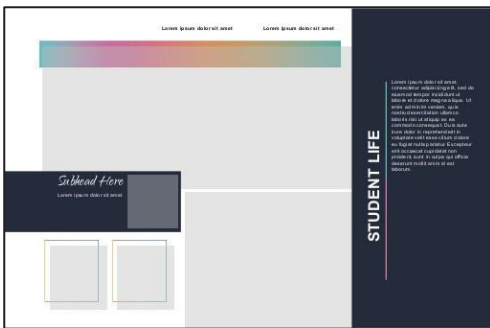

HS
MS
EL

Viewfinder is a classic, very flexible style with camera viewfinder Art used to subtly highlight image frames. Viewfinder has full HS features and will also work great for EL and MS books.

STYLES

VIVID

VIVID

- > **Backgrounds:** none
- > **Art**
- > **Styles**
- > **Vivid**
- > **Fonts:** Arial, Qwigley

PRO

HS

Vivid is a powerfully modern, full-featured HS style, with a clean, bold, sophisticated design.