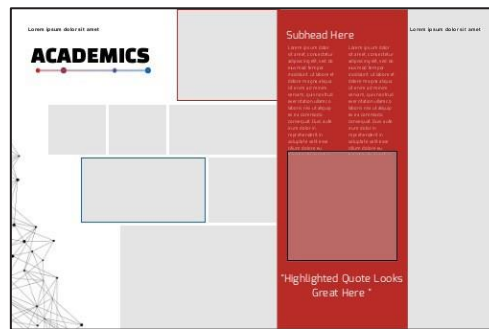

INTERCONNECTED

- > **Backgrounds:** none
- > **Art**
- > **Styles**
  - > **Interconnected**
- > **Fonts:** Changa One, Exo, Springsteel
- > **Tip:** Use the Background tool and select Colorize to fill with the color of your choice!

PRO

Interconnected is a bold, futuristic style that makes a great choice for sophisticated HS books.

HS