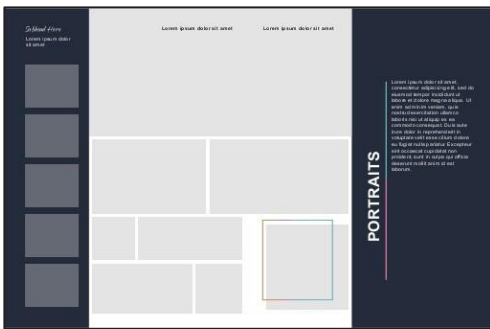

STYLES

VIVID

VIVID

- > **Backgrounds:** none
- > **Art**
- > **Styles**
- > **Vivid**
- > **Fonts:** Arial, Qwigley

PRO

HS

Vivid is a powerfully modern, full-featured HS style, with a clean, bold, sophisticated design.