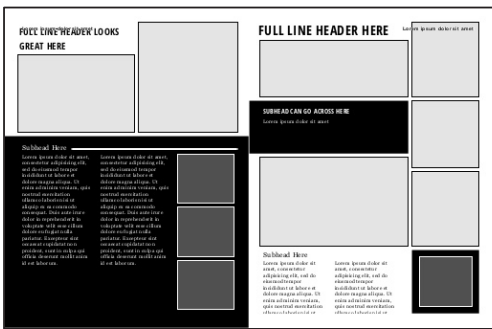

SCHOOL TIMES

- > **Backgrounds:** none
- > **Art** none
- > **Fonts:** Arial, Georgia, Old London, Open Sans Condensed

PRO

HS

School Times is a fully featured HS style, reminiscent of a printed newspaper. School Times is a great traditional choice for any school.