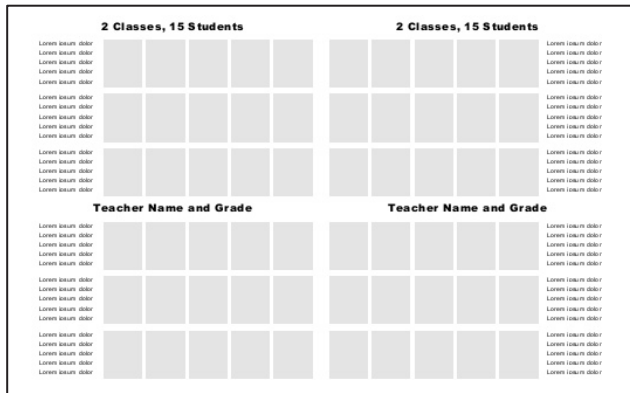

EL

2-UP KINDERGARTEN

2-UP Kindergarten pages for a variety of class sizes allow you to flow two classes onto one page. You can customize the templates, backgrounds, fonts, and add art to your design.