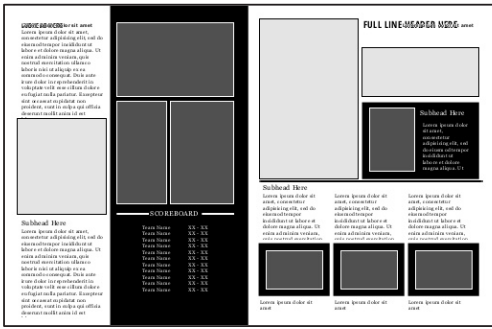

SCHOOL TIMES

- > **Backgrounds:** none
- > **Art** none
- > **Fonts:** Arial, Georgia, Old London, Open Sans Condensed

PRO

HS

School Times is a fully featured HS style, reminiscent of a printed newspaper. School Times is a great traditional choice for any school.