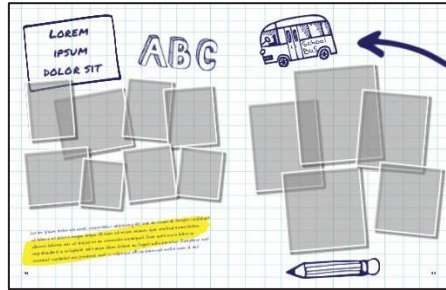

BACK TO SCHOOL

- > **Backgrounds** / Doodles / Sketchbook
- > **Art** / Styles / Back to School
- > **Fonts:** Permanent Marker, Schoolbell

MS

Back to School is a fun, playful EL and MS style with notebook paper backgrounds, layered with hand-drawn

EL

doodles and Post-it notes.