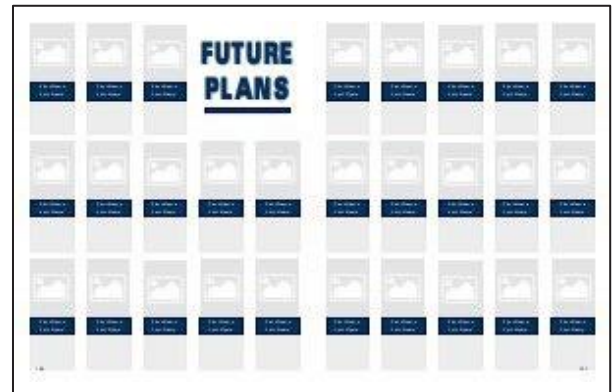

Future Plans