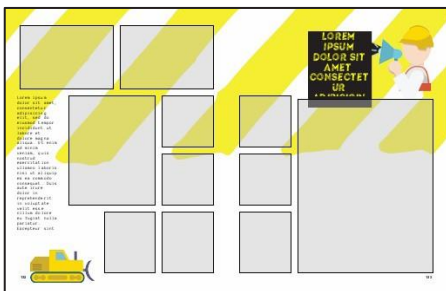

UNDER CONSTRUCTION

- > **Backgrounds** / Under Construction
- > **Art** / Styles / Under Construction
- > **Fonts:** Anonymous Pro, Artistico

EL Under Construction is a playful Elementary style with a popular construction and roadwork style. Under Construction is a fun, unique choice for EL books.