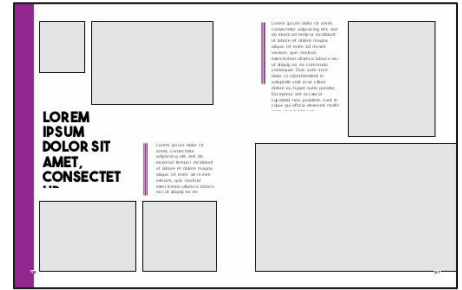

STYLES

CLEAN COLORS | DOODLES

CLEAN COLORS

- > **Backgrounds** / Simple / Clean Colors
- > **Art** / Styles / Clean Colors
- > **Fonts:** Kuro, The Bold Font

Clean Colors provides a contemporary, minimalist style design that's easily customizable, and a great choice for EL and MS books.