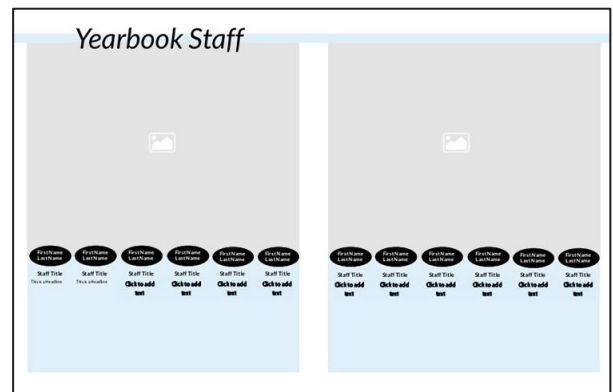

Yearbook Staff