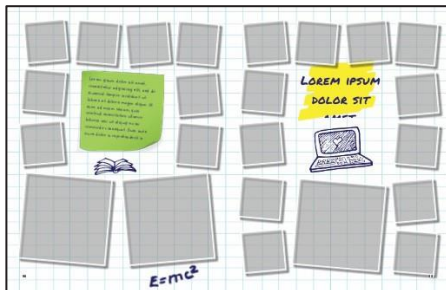

BACK TO SCHOOL

- > **Backgrounds** / Doodles / Sketchbook
- > **Art** / Styles / Back to School
- > **Fonts:** Permanent Marker, Schoolbell

MS

Back to School is a fun, playful EL and MS style with notebook paper backgrounds, layered with hand-drawn

EL

doodles and Post-it notes.