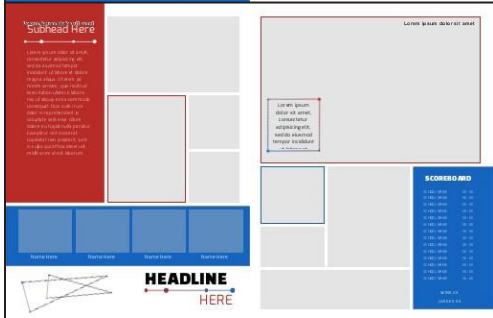

INTERCONNECTED

- > **Backgrounds:** none
- > **Art**
- > **Styles**
  - > **Interconnected**
- > **Fonts:** Changa One, Exo, Springsteel
- > **Tip:** Use the Background tool and select Colorize to fill with the color of your choice!

PRO

Interconnected is a bold, futuristic style that makes a great choice for sophisticated HS books.

HS