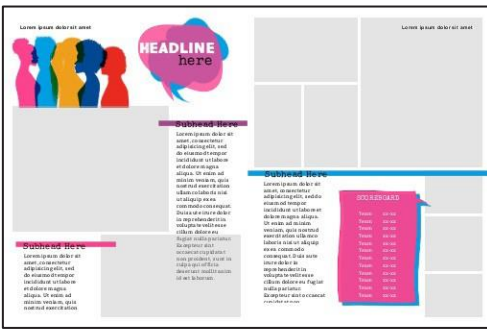

DIVERSITY

- > **Background:** none
- > **Art**
- > **Styles**
- > **Diversity**
- > **Fonts:** Bitter, Helv Children, Special Elite
- > **Tip:** Use the Background tool and select Colorize to fill with the color of your choice!

PRO

HS

Diversity is a bright, beautiful HS Style that celebrates the uniqueness of us all. This is a full HS style that would work great for any book.