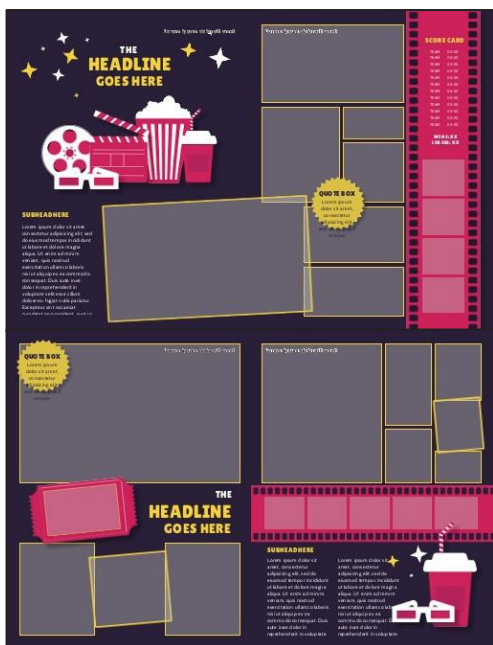

PRO

HS

Movie Night is an entertaining HS style, sure to make your yearbook a hit! Movie Night has full HS features and is suitable for any book.

SCHOOL TIMES

- > **Backgrounds:** none
- > **Art** none
- > **Fonts:** Arial, Georgia, Old London, Open Sans Condensed