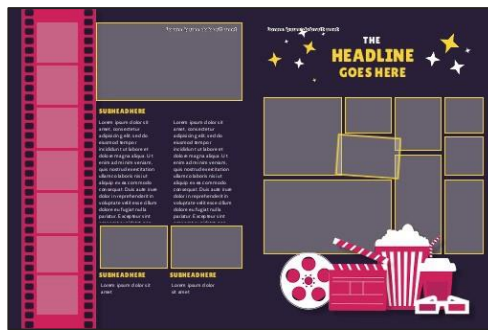

PRO

HS

Movie Night is an entertaining HS style, sure to make your yearbook a hit! Movie Night has full HS features and is suitable for any book.

SCHOOL TIMES

- > **Backgrounds:** none
- > **Art** none
- > **Fonts:** Arial, Georgia, Old London, Open Sans Condensed