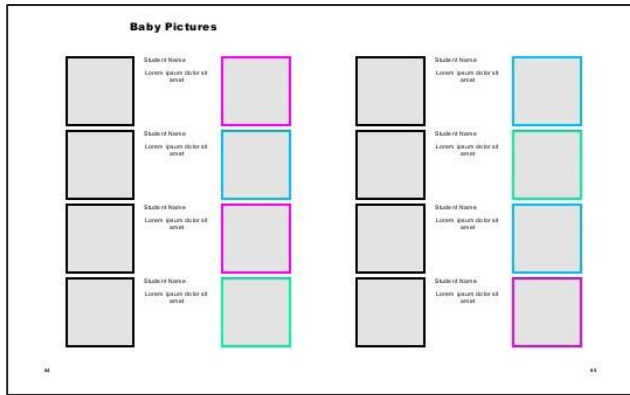

SPECIAL PAGES

Special Pages include styles for About Me pages, Baby Pictures, Senior Highlights, and two-up Portrait pages. These pages can be used with any style and easily customized to match.

HS

BABY PICTURES

Baby Picture pages allow you to quickly create backgrounds, fonts, and add art to your design.

MS

EL