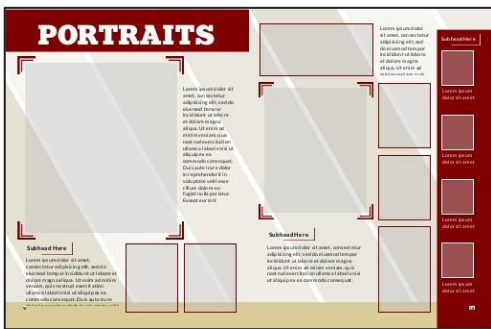

PRO

HS

School Times is a fully featured HS style, reminiscent of a printed newspaper. School Times is a great traditional choice for any school.

STYLES

THINK GREEN

THINK GREEN

- > **Backgrounds:** none
- > **Art**
- > **Styles**
- > **Think Green**
- > **Fonts:** Arial, Exo, Gentium Basic

Think Green is a trendy, relevant, environmentally focused HS style, that also makes a great choice for EL and MS.

VIEWFINDER

- > Backgrounds
- > Technology
- > Viewfinder
- > Art
- > Styles
- > Viewfinder
- > Fonts: Lato, Merit

HS
MS
EL

Viewfinder is a classic, very flexible style with camera viewfinder Art used to subtly highlight image frames. Viewfinder has full HS features and will also work great for EL and MS books.

STYLES