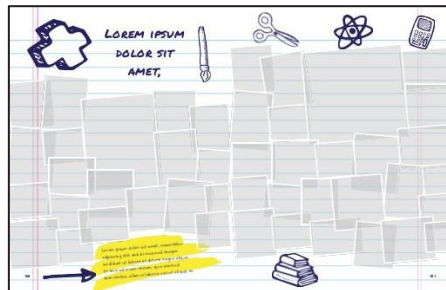

BACK TO SCHOOL

- > **Backgrounds** / Doodles / Sketchbook
- > **Art** / Styles / Back to School
- > **Fonts:** Permanent Marker, Schoolbell

MS

Back to School is a fun, playful EL and MS style with notebook paper backgrounds, layered with hand-drawn

EL

doodles and Post-it notes.