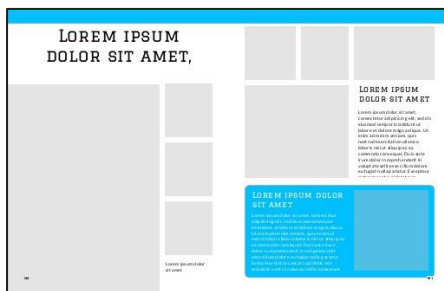

STYLES

PRO CHECK | PRO PUB

PRO CHECK

- > **Backgrounds:** none
- > **Art** none
- > **Fonts:** Lato, The Bold Font

MS

Pro Check incorporates colorful text boxes into photo centric layouts. Pro Check works great for

EL

EL and MS books

PRO PUB

- > **Backgrounds:** none
- > **Art** none
- > **Fonts:** Lato, The Bold Font

MS

Pro Pub has a 3-column layout with a clean, professional design. Color can be readily changed, and layouts are structured for easy customization.