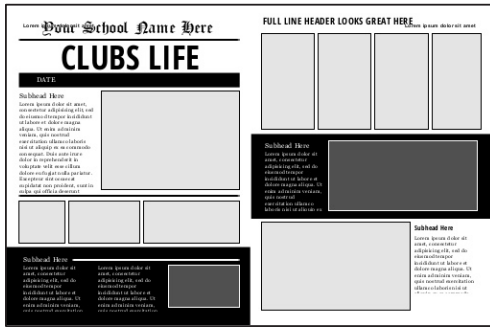

SCHOOL TIMES

- > **Backgrounds:** none
- > **Art** none
- > **Fonts:** Arial, Georgia, Old London, Open Sans Condensed

PRO

HS

School Times is a fully featured HS style, reminiscent of a printed newspaper. School Times is a great traditional choice for any school.