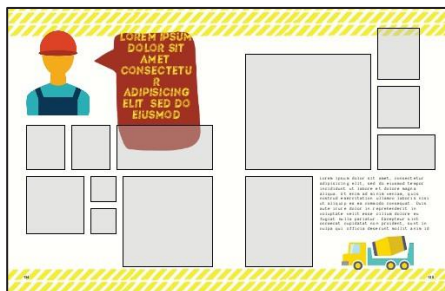

UNDER CONSTRUCTION

- > **Backgrounds** / Under Construction
- > **Art** / Styles / Under Construction
- > **Fonts:** Anonymous Pro, Artistico

EL Under Construction is a playful Elementary style with a popular construction and roadwork style. Under Construction is a fun, unique choice for EL books.