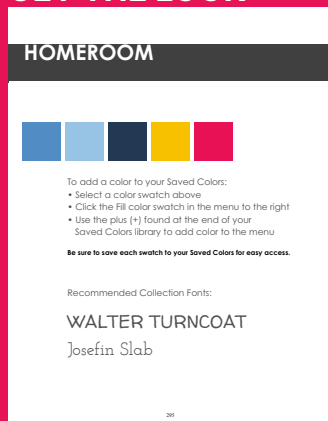

GET THE LOOK

Use the HOMEROOM starter page template (F7T0001) to save the collection's colors to your Saved Colors library. Set text defaults using collection fonts for a cohesive and consistent look.

HOMEROOM Colors:

HOMEROOM Fonts:

WALTER TURNCOAT
Josefin Slab