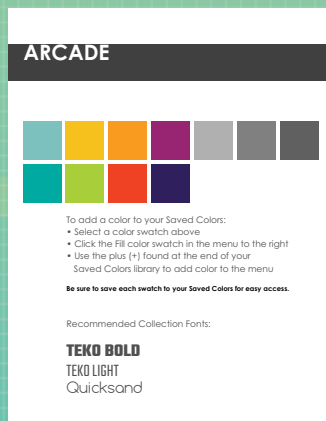

GET THE LOOK

Use the ARCADE starter page template (E7T0001) to save the collection's colors to your Saved Colors library. Set text defaults using collection fonts for a cohesive and consistent look.

ARCADE Colors:

ARCADE Fonts:

TEKO BOLD
TEKO LIGHT
Quicksand