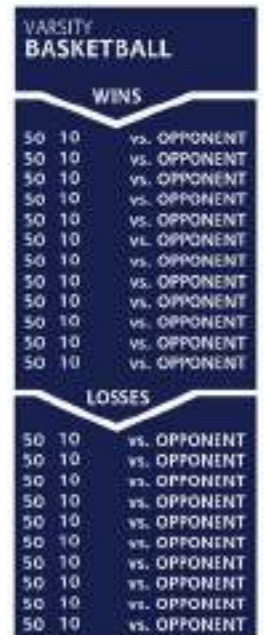

NEW! Coordinated Snippet sets make it easier than ever to carry a specific theme throughout your entire book!

S1249N

S1265N

S1264N

S1263N

S1250N

S1281N

S1266N